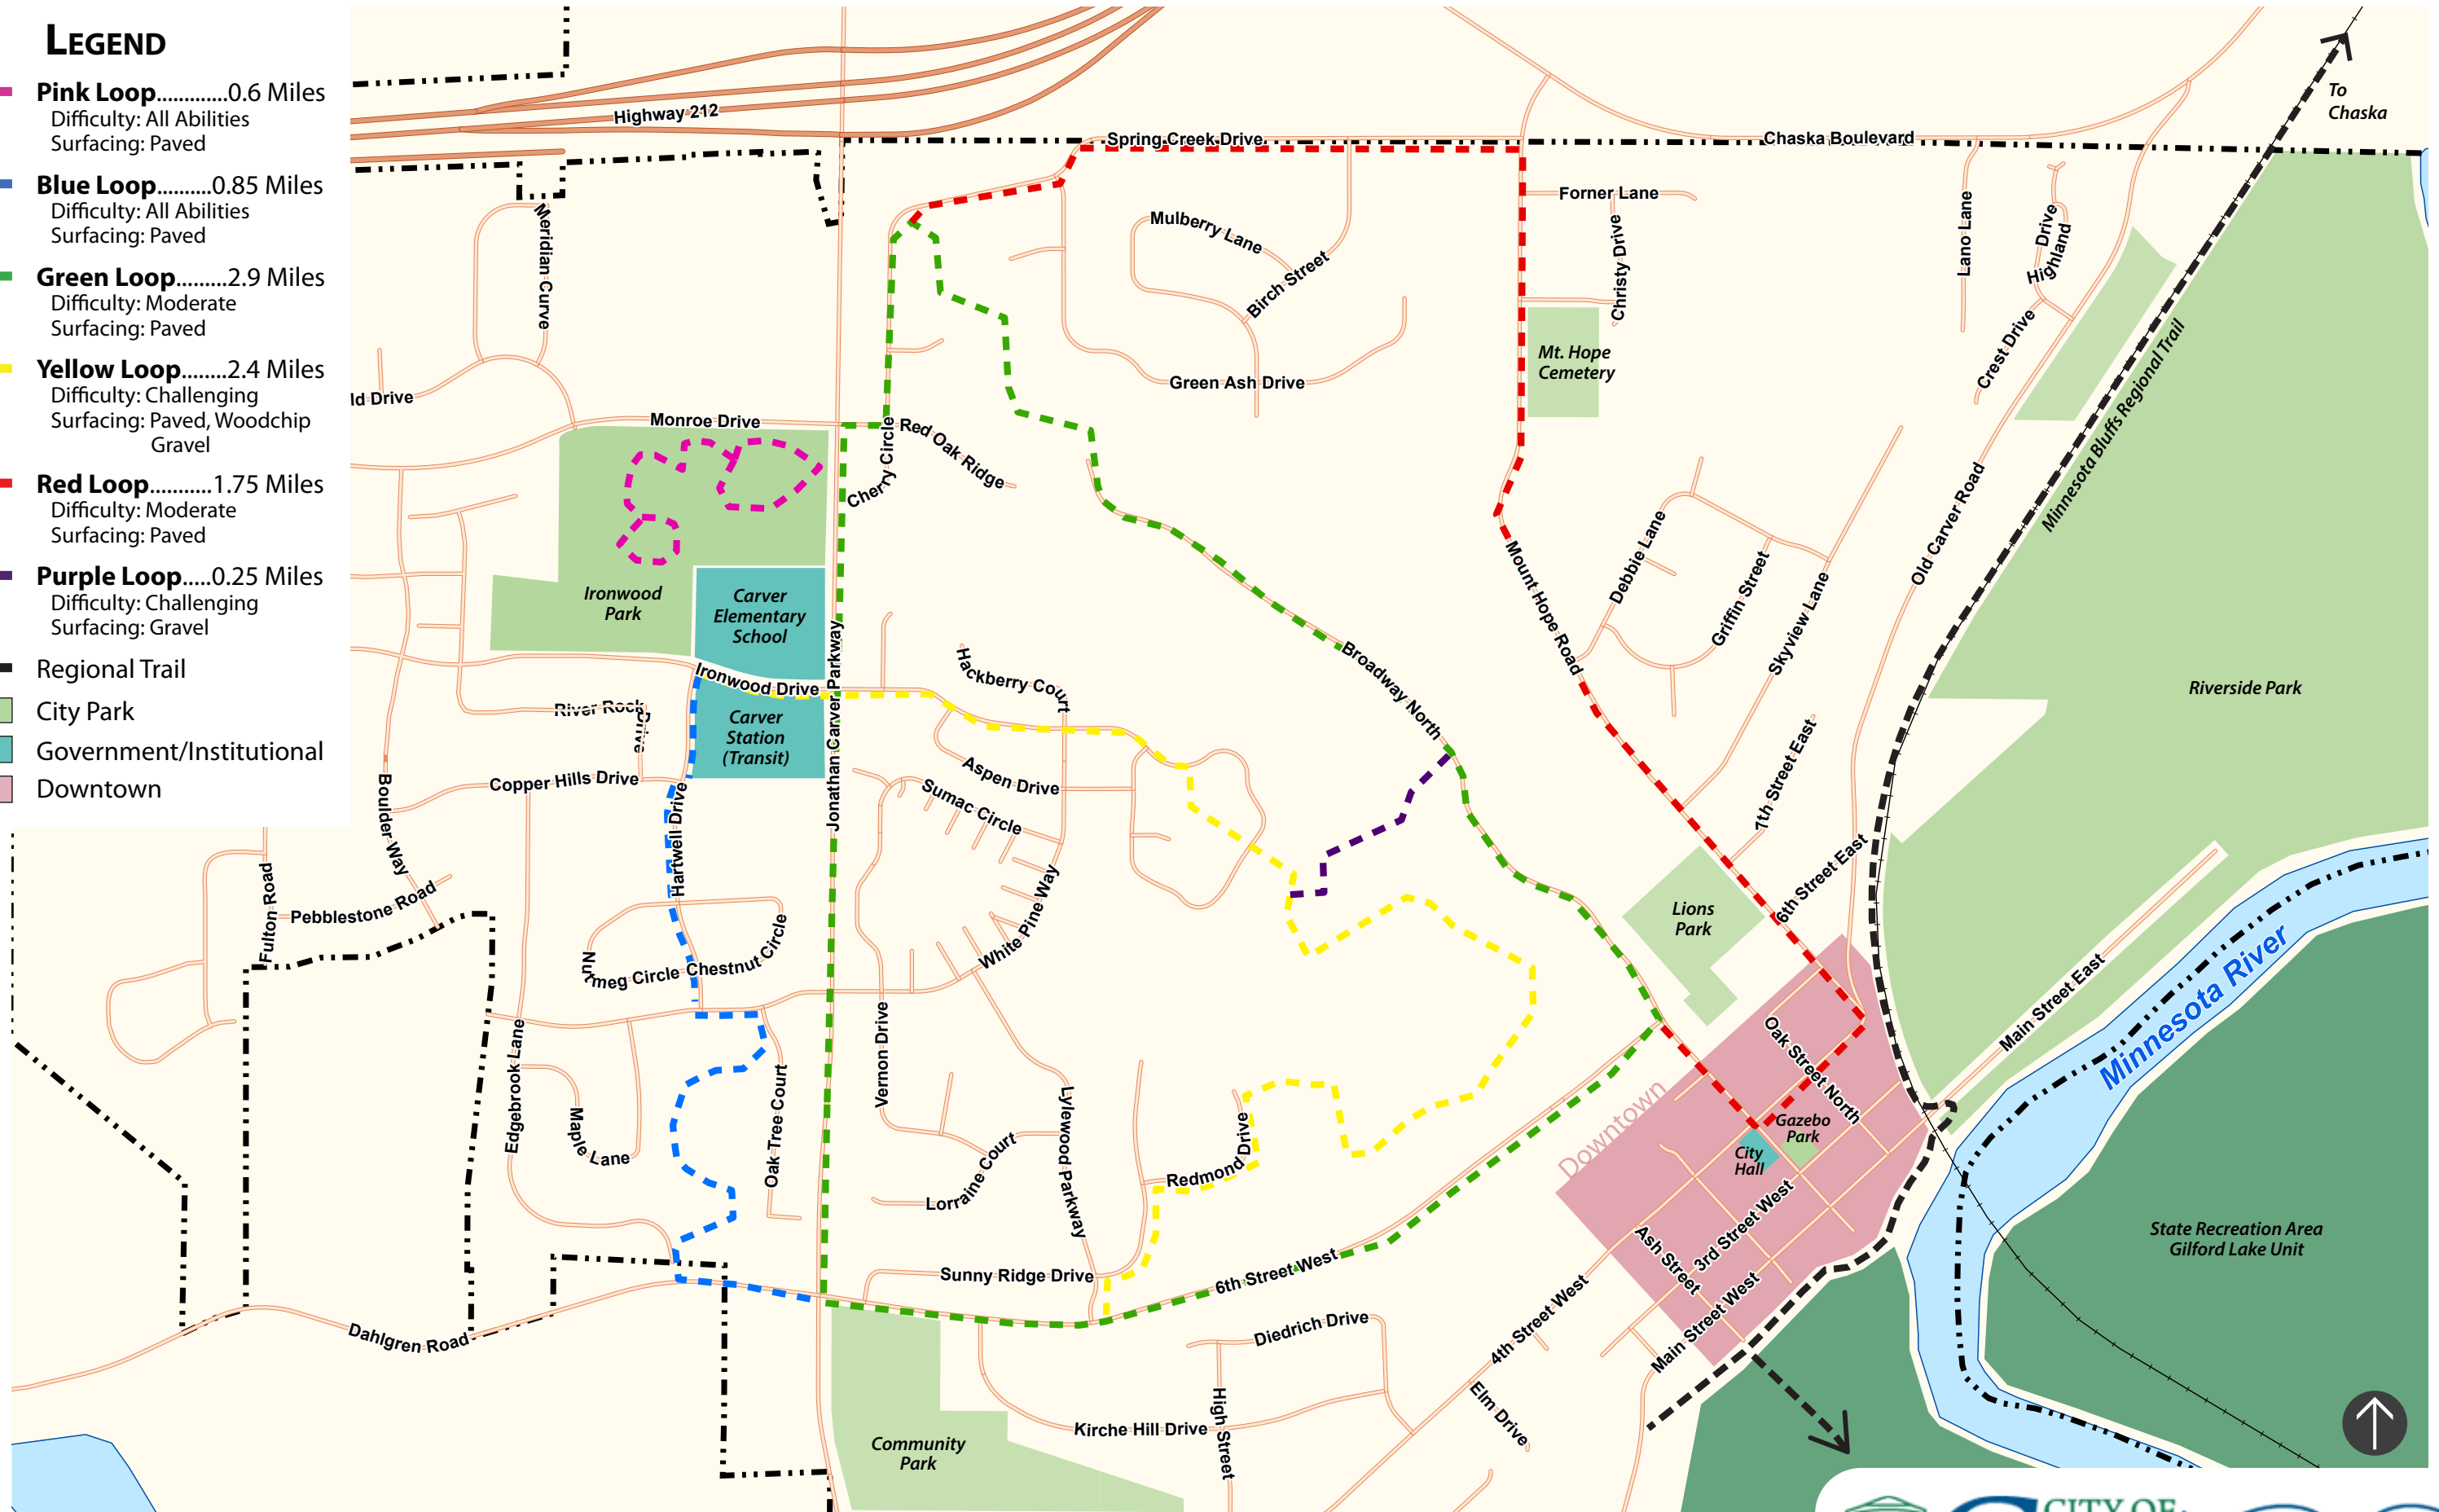

# LEGEND

- - - **Pink Loop**.....0.6 Miles  
Difficulty: All Abilities  
Surfacing: Paved
- - - **Blue Loop**.....0.85 Miles  
Difficulty: All Abilities  
Surfacing: Paved
- - - **Green Loop**.....2.9 Miles  
Difficulty: Moderate  
Surfacing: Paved
- - - **Yellow Loop**.....2.4 Miles  
Difficulty: Challenging  
Surfacing: Paved, Woodchip  
Gravel
- - - **Red Loop**.....1.75 Miles  
Difficulty: Moderate  
Surfacing: Paved
- - - **Purple Loop**.....0.25 Miles  
Difficulty: Challenging  
Surfacing: Gravel
- Regional Trail
- City Park
- Government/Institutional
- Downtown

# CITY TRAIL LOOP GUIDE